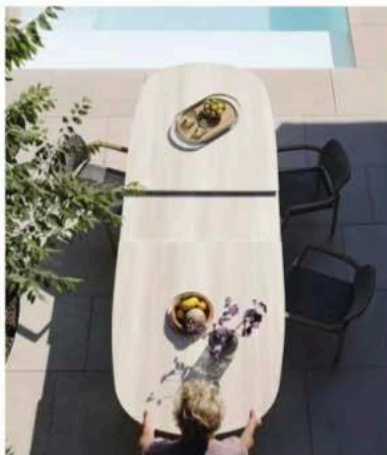

italtile.co.za

With an auto-glide extension system, the **Albatross extendable outdoor dining table** effortlessly transforms between two different lengths - 2.5m and 3.1m - creating ample space for up to 10 dining chairs.

monexteriors.com

Designed by Yabu Pushelberg, the **Pebble range** from Indigenus consists of versatile, compact troughs that can be clustered with other planters. Given their Yin-Yang shape, they also work well with rounder couches and in curved spaces.

klight.co.za

Mobelli's **Dante 8-seater outdoor dining table** brings the elegance of indoor entertaining outside. Its sculptural aluminium base and porcelain stone-look top offer effortless style with zero compromise on durability.