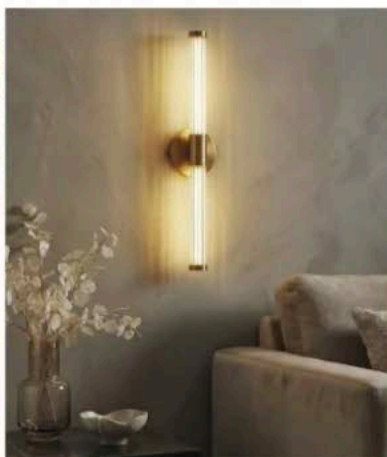

monexteriors.com

Designed by Yabu Pushelberg, the **Pebble range** from Indigenus consists of versatile, compact troughs that can be clustered with other planters. Given their Yin-Yang shape, they also work well with rounder couches and in curved spaces.

igneous.co.za

Blending contemporary style with timeless elegance, the refined form of K.Light's **Golden Wand wall light** is its standout feature, while textured glass and a rich golden finish diffuse an even glow that enhances understated sophistication.