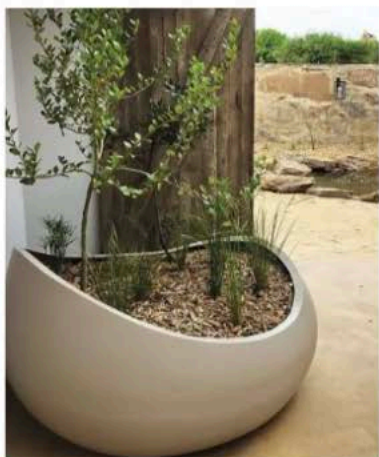

Locally manufactured, lightweight, all-weather polycarbonate pots, planters, and furniture pieces by **igneous** combine bespoke design with robust application. Indoors or outdoors, they offer low maintenance and excellent longevity.

igneous.co.za